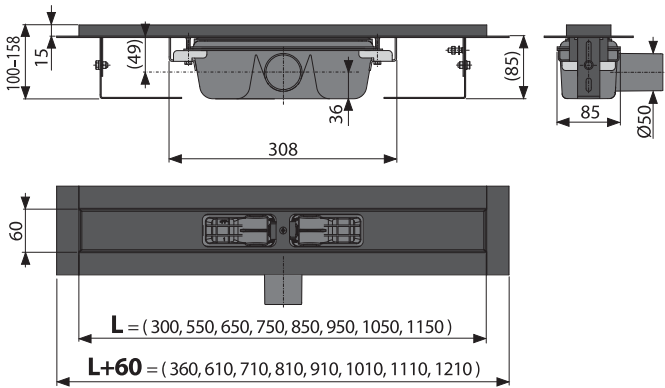

NEW

4

APZ1BLACK

Shower drain with an edge for perforated grids, black-matt

Quantity (packing) APZ1BLACK-300	9 pcs
Dimensions (piece)	385x130x175 mm
Weight (piece)	1.856 kg
EAN	8595580511869

APZ101BLACK

Shower drain with an edge for perforated grids, black-matt

Quantity (packing) APZ101BLACK-300	9 pcs
Dimensions (piece)	385x130x175 mm
Weight (piece)	1.6244 kg
EAN	8595580508494

NEW

5

PURE BLACK

Grid for shower drain, black-matt

Quantity (packing) PURE-300BLACK	1 pcs
Dimensions (piece)	340x20x55 mm
Weight (piece)	0.2695 kg
EAN	8595580513306