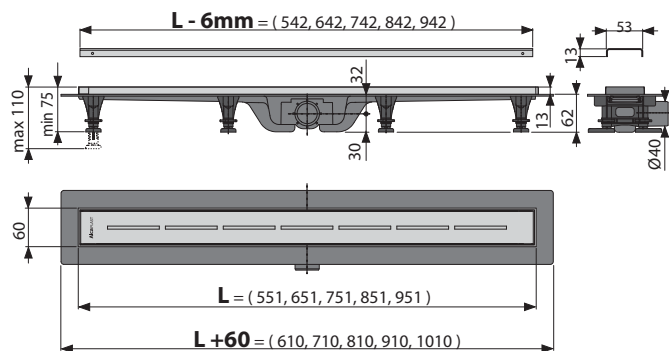

Each shower drain contains a complete kit of the drain with a grid, height-adjustable legs with anchoring elements and waterproofing tape in the packaging.

APZ18 Simple	
Length variants of shower drain	550, 650, 750, 850, 950 mm
Installation height	62 mm
Flow rate (EN 1253-1)	30 l/min
Outlet pipe diameter	Ø40 mm
Width of the grid (mm)	55 mm

NEW

9

APZ18 Simple

Shower drain with a stainless steel edge for perforated grids

Quantity (packing) APZ18-550M	45 pcs
Dimensions (piece)	665x80x145 mm
Weight (piece)	1.5529 kg
EAN	8595580556587

Catalogue of pre-wall installation systems and catalogue of floor drains