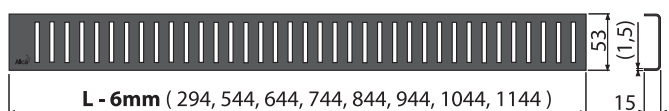

NEW

5

PURE BLACK

Grid for shower drain, black-matt

Quantity (packing) PURE-300BLACK	1 pcs
Dimensions (piece)	340x20x55 mm
Weight (piece)	0.2695 kg
EAN	8595580513306