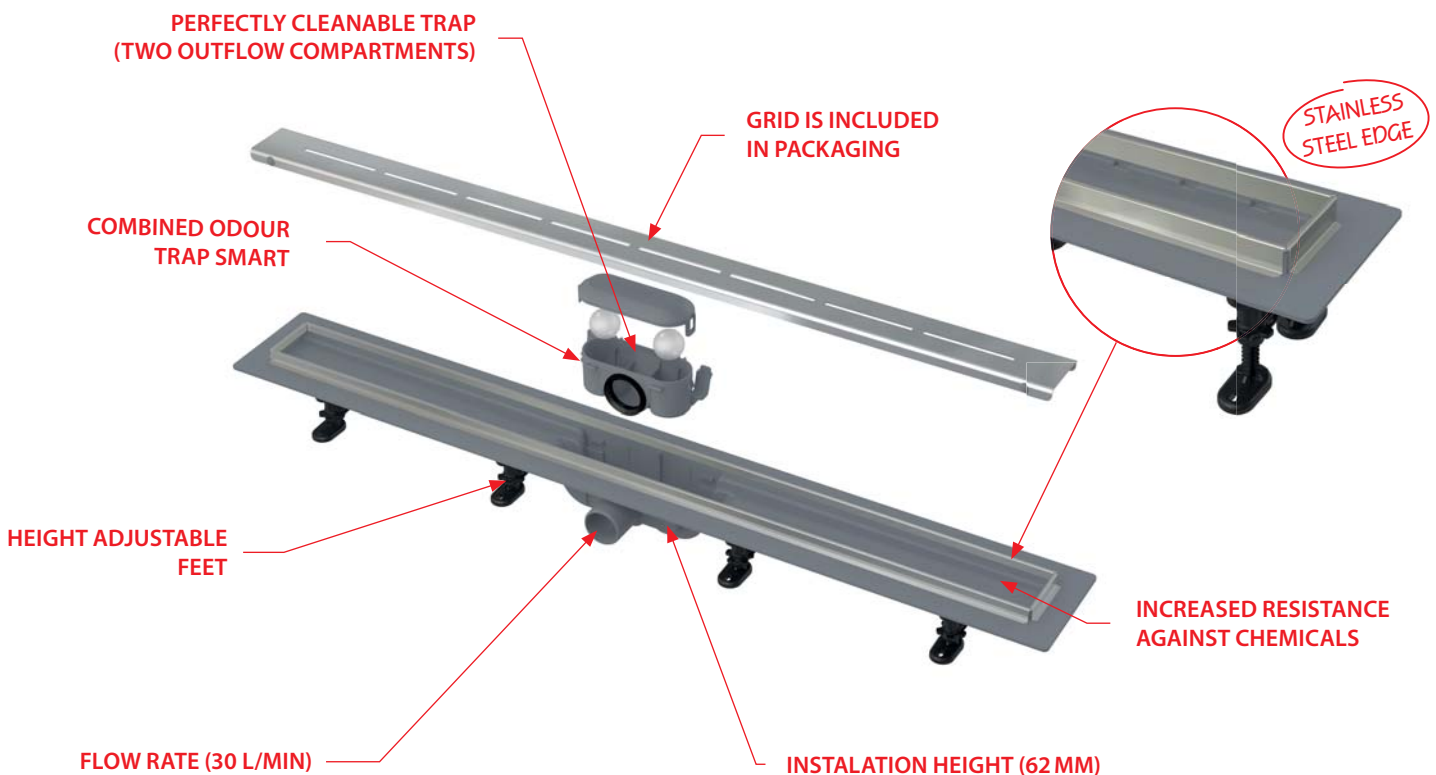

NEW

7

Shower drain with a stainless steel edge APZ18 Simple

6
YEAR GUARANTEE

NEW

8

Shower drain with a stainless steel edge APZ18 Simple

The economic variant for the perfect look!

The plastic shower drains are now available also with stainless steel edge.

Plastic shower drain APZ18 is due to the low installation height of 62 mm particularly suitable for reconstruction of residential buildings. They are made of highly durable plastic that resists frost and chemistry and is completely cleanable up to the waste pipe.

Each shower drain contains a complete kit of the drain with a grid, height-adjustable legs with anchoring elements and waterproofing tape in the packaging.

APZ18 Simple	
Length variants of shower drain	550, 650, 750, 850, 950 mm
Installation height	62 mm
Flow rate (EN 1253-1)	30 l/min
Outlet pipe diameter	Ø40 mm
Width of the grid (mm)	55 mm