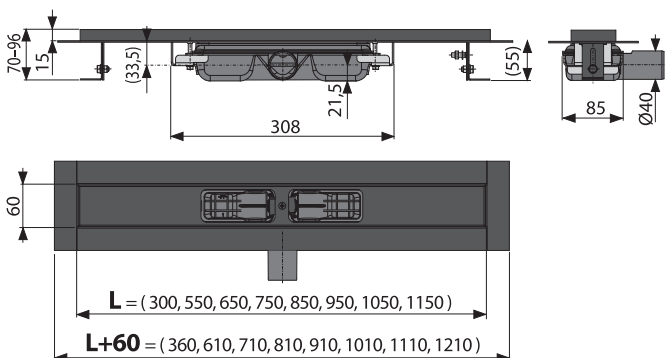

NEW

4

APZ1BLACK

Shower drain with an edge for perforated grids, black-matt

Quantity (packing) APZ1BLACK-300	9 pcs
Dimensions (piece)	385x130x175 mm
Weight (piece)	1.856 kg
EAN	8595580511869

APZ101BLACK

Shower drain with an edge for perforated grids, black-matt

Quantity (packing) APZ101BLACK-300	9 pcs
Dimensions (piece)	385x130x175 mm
Weight (piece)	1.6244 kg
EAN	8595580508494

NEW

5

PURE BLACK

Grid for shower drain, black-matt

Quantity (packing) PURE-300BLACK	1 pcs
Dimensions (piece)	340x20x55 mm
Weight (piece)	0.2695 kg
EAN	8595580513306